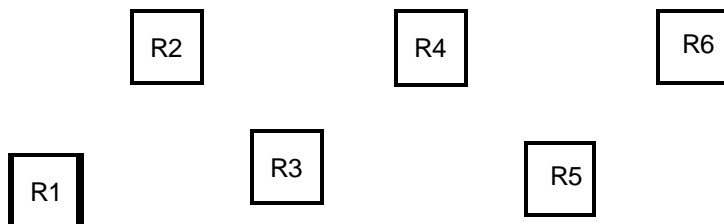

STAGE 6

DECEMBER 2006

SIX CANS OF SPAM

LOAD

UNLOAD

6 -RIFLE

6-SHOTGUN

6- PISTOL

START: Standing at left fence rifle loaded with 6 rounds held port arms, open empty shotgun leaning against left fence. One pistol loaded in holster.

ON SIGNAL: Engage R-1 thru R-6, set open empty rifle down. Pick up shotgun and sweep S-1 thru S-6 set down open empty shotgun. Move to right fence and with your pistol engage sweep P-1 thru P-3 twice loading 6th round as needed, Holster.