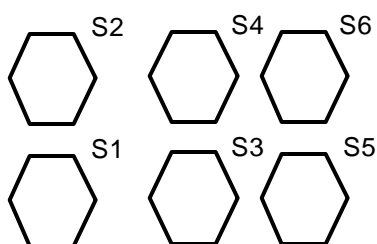

STAGE 6

DECEMBER 2006

SIX CANS OF SPAM

LOAD

UNLOAD

6 -RIFLE

6-SHOTGUN

6- PISTOL

START: Standing at left fence rifle loaded with 6 rounds held port arms, open empty shotgun leaning against left fence. One pistol loaded in holster.

ON SIGNAL: Engage R-1 thru R-6, set open empty rifle down. Pick up shotgun and sweep S-1 thru S-6 set down open empty shotgun. Move to right fence and with your pistol engage sweep P-1 thru P-3 twice loading 6th round as needed, Holster.